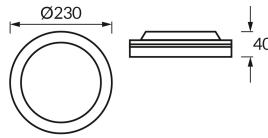

PRODUCT INFORMATION SHEET

Replaceability of light sources and/or control gears without product permanent damage

BASIC INFORMATION

Product name:	AMADEUS LED C 18W BLACK CCT
Ideus index:	04980
EAN barcode:	5901477349805
Colour :	Black
Materials:	ABS, polystyrene PS
Height:	40 mm
Width:	230 mm
Depth:	230 mm
Box packaging:	20 pcs

REMARKS

Three-stage color temperature control (WW, NW, CW)

PRODUCT PARAMETERS

Power supply:	230V 50Hz
Power:	18 W
Dedicated light source:	SMD LED, in set
	Non-replaceable light source
	Do not use with a mains dimmer
Luminaire luminous flux:	980 lm
Light colour:	Warm white/neutral white/cold white
Luminous beam angle:	160°
Shelf life L70B50 in h:	35 000 h
Product offer the possibility of adjusting the illumination direction:	No
Light source luminous flux for a reference colour temperature:	2 330 lm
Colour temperature:	2800K/4000K/6300K
Colour rendering index Ra:	81
Electric shock protection class:	2
Degree of protection provided against intrusion dust, accidental contact and water:	IP20
	For indoor use
Displacement factor (DF, cos φ1):	0.890
CE	Declaration of conformity