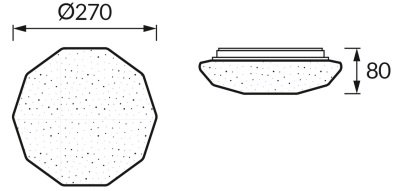

PRODUCT INFORMATION SHEET

BASIC INFORMATION

Product name:	KAMILA C E27
Ideus index:	04983
EAN barcode:	5901477349836
Colour :	White
Materials:	Steel sheet, plastic
Height:	80 mm
Width:	270 mm
Depth:	270 mm
Box packaging:	10 pcs

PRODUCT PARAMETERS

Power supply:	220-240V 50/60Hz
Power:	max 14 W
Lampholder type:	E27
Dedicated light source:	LED
	Possibility of light source replacement
Product offer the possibility of adjusting the illumination direction:	No
Electric shock protection class:	1
Degree of protection provided against intrusion dust, accidental contact and water:	IP20
	For indoor use
CE	Declaration of conformity